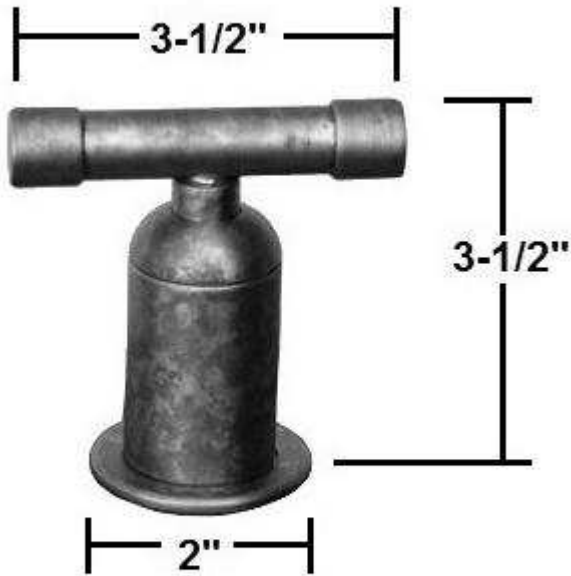

PRODUCT SPECIFICATIONS

Wherever Wall Mount 1/2" In-Line Shutoff
WE-WM-1/2VC

Jan 2014

- ADA Compliant
- Offset and Cross handles available
- Custom finishes available

Connection	1/2" NPT
Valve	1/2" Ceramic
GPM	5-7